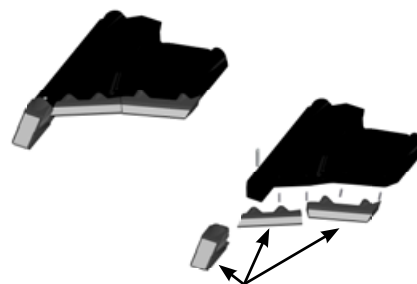

# Exclusive technology

**Cultiplow®**

**Frame**

200x200 mm beam

**Pushing bar**

Centralized setting

**Spring (or optional)**

Unequal

**Standard coupling**

Cat. 3

**Carbide tip**

Serial: protection against wear  
Optional: Socs Easy-Carbi

**Parking stand**

Uncoupling total security

**Agronomy**

**NEW EASY-CARBI ploughshares**

**Performance**

**PATENTED**

Parts easy to change without replacing the whole ploughshare.

- No disturbance of horizons
- Vertical cracking by the creation of a wave
- Facilitates crop growing capillary rises

- Carbide protection on the whole ploughshare and the tip.
- Easy to change

- Homogeneous soil loosening
- Without «blockage effect»
- Without creation of clods