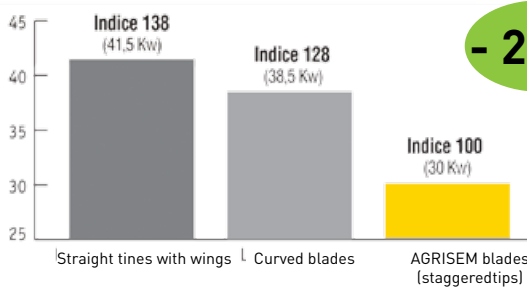

## Exclusivity

Grassland Cultiplow  
Ø540 Flexi-Sem roller

ce

g on the entire width  
>

## Economy

Résultats of official trials by Derval (FR).  
Power consumption of a 3m soil loosener working at 30 cm deep.

- Nearly 30% less power than a traditional soil loosener
- Improved productions