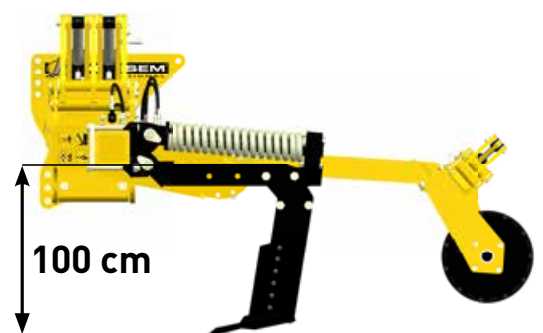

Strong frame

100 cm

- Important release under the frame
- Frame made for any type of use
- Different versions according to your equipments