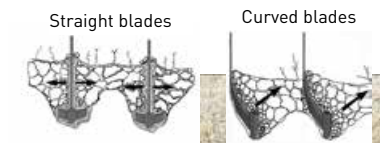

**Standard coupling**

Cat. 3

**Carbide tip**

Serial: protection against wear  
Optional: Socs Easy-Carbi

**Parking stand**

Uncoupling total security

**Agronomy**

**NEW EASY-CARBI ploughshares**

**Performance**

**PATENTED**

Parts easy to change without replacing the whole ploughshare.

- No disturbance of horizons
- Vertical cracking by the creation of a wave
- Facilitates crop growing capillary rises