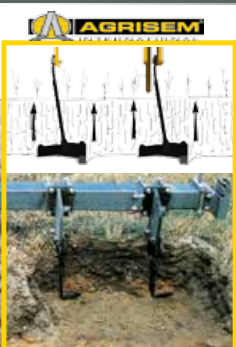

g on the entire width
>