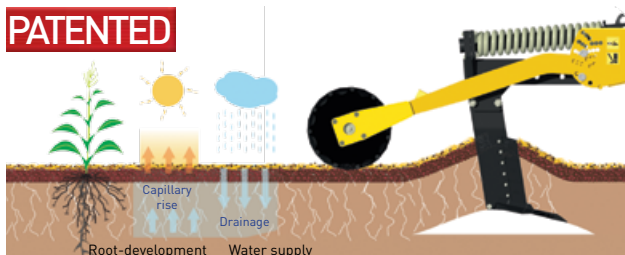

**Standard coupling**

Cat. 3

**Carbide tip**

Serial: protection against wear  
Optional: Socs Easy-Carbi

**Parking stand**

Uncoupling total security

**Agronomy**

**NEW EASY-CARBI ploughshares**

**Performance**

**PATENTED**

Parts easy to change without replacing the whole ploughshare.

- No disturbance of horizons
- Vertical cracking by the creation of a wave
- Facilitates crop growing capillary rises

- Carbide protection on the whole ploughshare and the tip.
- Easy to change

- Homogeneous soil loosening
- Without «blockage effect»
- Without creation of clods