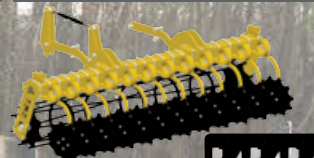

**Standard coupling**

Cat. 3

**Carbide tip**

Serial: protection against wear  
Optional: Socs Easy-Carbi

**Parking stand**

Uncoupling total security

**Agronomy**

**NEW EASY-CARBI ploughshares**

## ROLLERS

Cage Ø526

Flexi-Sem Ø540

Steel-Pack Ø700

Combimulch 35

Combimulch 30

Combimulch 35 + Steel-Pack  
Only on fix version

535 rue Pierre Levasseur  
44158 ANCENIS - FRANCE