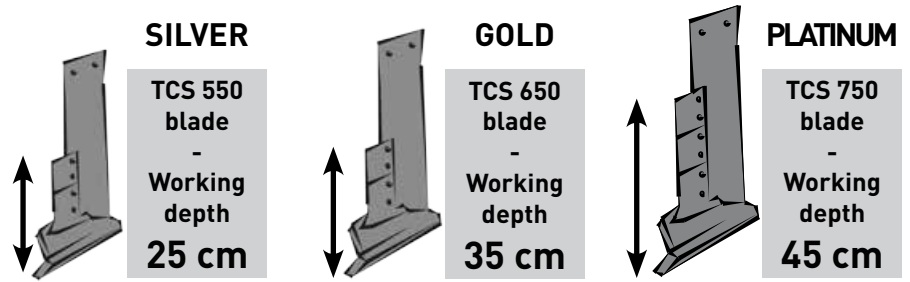

6 m foldable semi-mounted
Ø526 cage roller